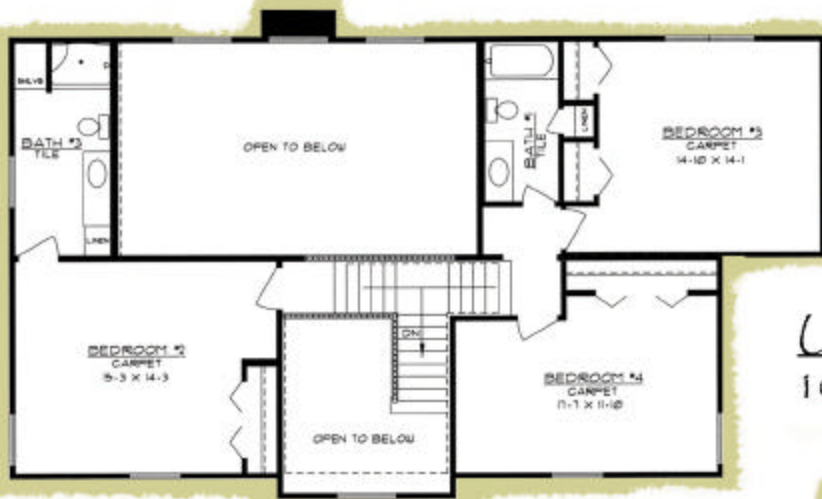

LaPorte D

2775 Sq. Ft.
60' x 30'

Upper Level
1005 Sq. Ft.

Lower Level
1770 Sq. Ft.

HERITAGE HOMES

OF NEBRASKA, INC.

www.heritagehomesofne.com