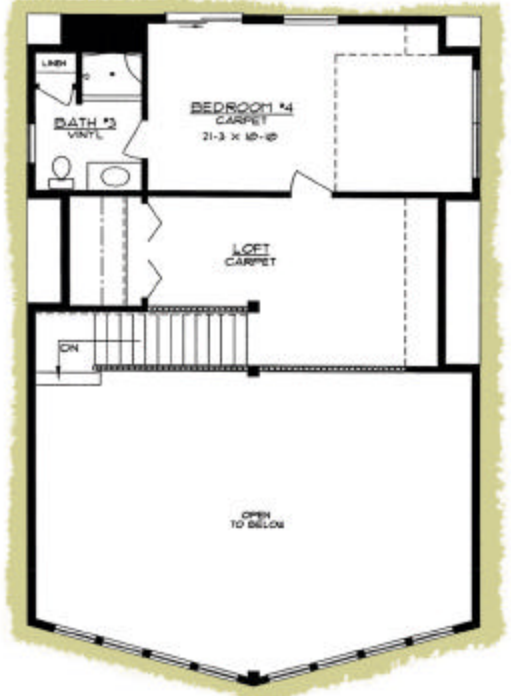

# Southwind

2843 Sq. Ft.  
60' x 44'

Optional Bath #2

Upper Level  
593 Sq. Ft.

Lower Level  
2250 Sq. Ft.

**HERITAGE HOMES**  
OF NEBRASKA, INC.  
[www.heritagehomesofne.com](http://www.heritagehomesofne.com)